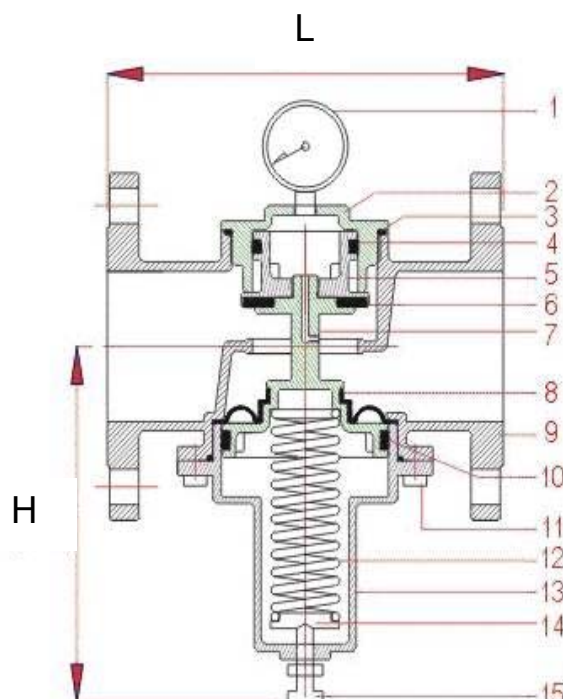

GENERAL FEATURES

The PRV valve Elite in stainless steel is dedicated to the function of pressure reduction for fluids like water, air, clear liquids and gases. The construction of the valve is full stainless steel with diaphragm and gasket in FPM. The downstream pressure setting is made with the crew. The pressure gauge shows the downstream pressure. This valve is a one-way valve and must be used in the way showed by the arrow on the body. The PRV Elite valve must be used only on clear fluid without any solid particle. A Y strainer has to be installed upstream before the PRV valve.

AVAILABLE MODELS

PRV stainless steel screwed connections G 1/2" to 2"
PRV stainless steel flanged connections DN15 to DN100
Downstream pressure ranges : 1-6 bar, 4-10 bar, 8-13 bar

CE 97/23 CLASSIFICATION

A3 § 3 – Use forbidden on dangerous gas of cat. I

LIMITS OF USE

PS : 16 bar / TS : -15°C +100°C
ΔP mini = 1 bar / max = 13 bar

CONSTRUCTION

1	Pressure gauge	Full stainless steel - 1/8 "
2	Cap	SS 316
3	Gasket	FPM
4	O-ring	FPM
5	Piston	SS 316
6	Disc	SS 316 / FPM
7	Stem	SS 316
8	Diaphragm	FPM
9	Body	SS 316
10	O-ring	FPM
11	Screw	SS 304
12	Spring	Carbon steel
13	Spring box	SS 316
14	Washer	Brass
15	Screw	SS 304

DIMENSIONS

SIZE	H (mm)	L (mm)	Kv (m3/h)
1/2"	85	70	2,05
3/4"	105	85	7.69
1"	105	90	9,40
1"1/2	130	115	17.95
2"	130	120	21.37
FLANGE VERSION			
15	85	150	2.05
20	105	150	7.69
25	105	150	9.4
40	130	190	17.95
50	185	190	21.37
65	185	210	64.10
80	230	225	68.38
100	230	250	102.56