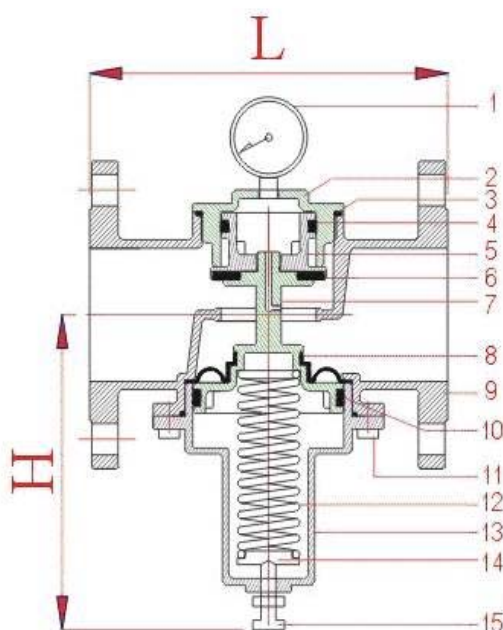

GENERAL FEATURES

The PRV valve Elite in stainless steel is dedicated to the function of pressure reduction for fluids like water, air, clear liquids and gases. The construction of the valve is full stainless steel with diaphragm and gasket in FPM. The downstream pressure setting is made with the crew. The pressure gauge shows the downstream pressure. This valve is a one-way valve and must be used in the way showed by the arrow on the body. The PRV Elite valve must be used only on clear fluid without any solid particle. A Y strainer has to be installed upstream before the PRV valve.

AVAILABLE MODELS

PRV stainless steel screwed connections G 1/2" to 2"
PRV stainless steel flanged connections DN15 to DN100
Downstream pressure ranges : 1-6 bar, 4-10 bar, 8-13 bar

CE 97/23 CLASSIFICATION

DIMENSIONS

SIZE	H (mm)	L (mm)	Kv (m3/h)
1/2"	85	70	2,05
3/4"	105	85	7.69
1"	105	90	9,40
1"1/2	130	115	17.95
2"	130	120	21.37
FLANGE VERSION			
15	85	150	2.05
20	105	150	7.69
25	105	150	9.4
40	130	190	17.95
50	185	190	21.37
65	185	210	64.10
80	230	225	68.38
100	230	250	102.56

FLOW RATES : SIZING CHART FOR WATER

Downstream pressure

FLOW RATE / SIZING CHART FOR AIR