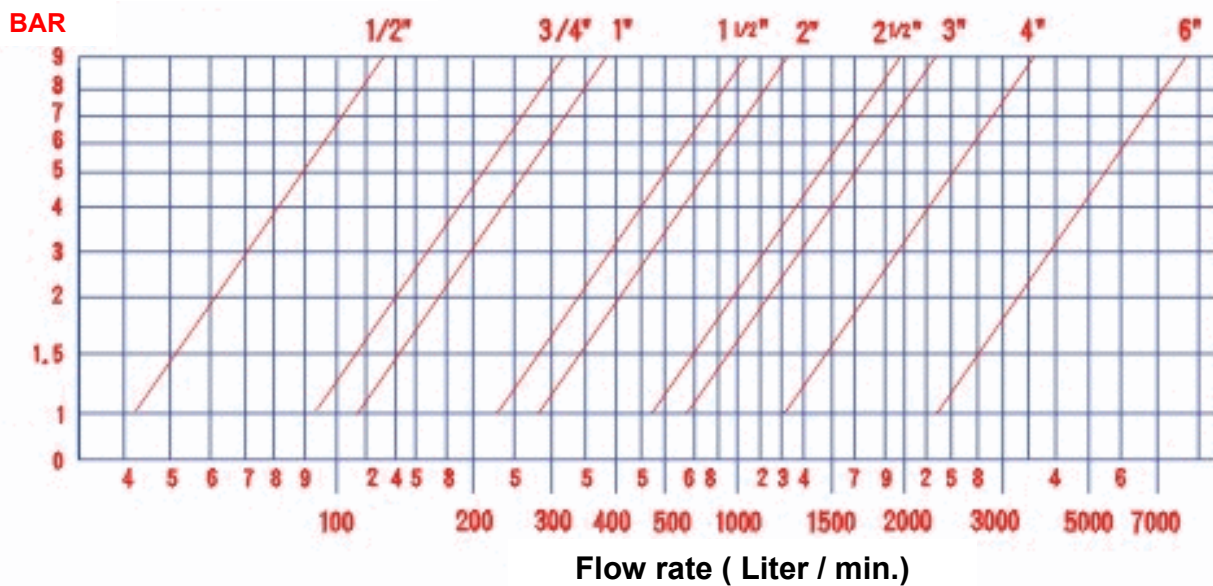

DIMENSIONS

SIZE	H (mm)	L (mm)	Kv (m3/h)
1/2"	85	70	2,05
3/4"	105	85	7.69
1"	105	90	9,40
1"1/2	130	115	17.95
2"	130	120	21.37
FLANGE VERSION			
15	85	150	2.05
20	105	150	7.69
25	105	150	9.4
40	130	190	17.95
50	185	190	21.37
65	185	210	64.10
80	230	225	68.38
100	230	250	102.56

FLOW RATES : SIZING CHART FOR WATER

Downstream pressure

FLOW RATE / SIZING CHART FOR AIR